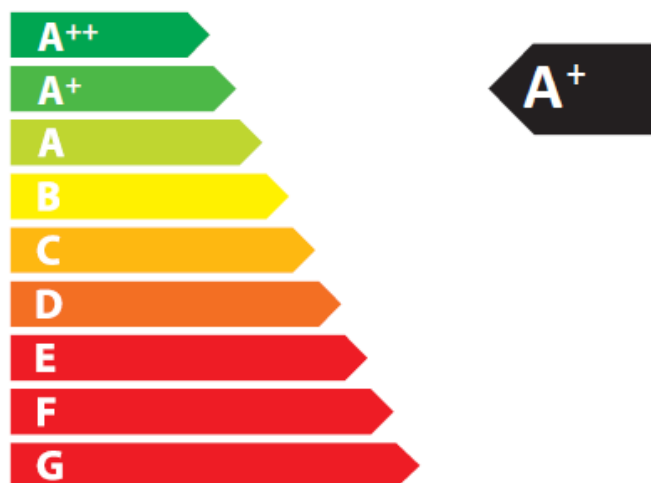

ENERGIA · ЕНЕРГИЯ · ΕΝΕΡΓΕΙΑ · ENERGIJA · ENERGY · ENERGIE · ENERGI

2015/1186