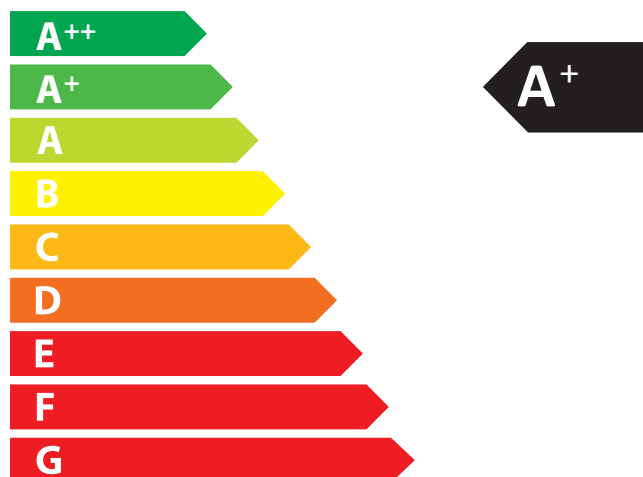

Contura

Energi klassifikation Ci60/Ci61 -0
2020-01-08

MANUFACTURER

Name NIBE AB / Contura
Address Box 134, Skulptörvägen 10
SE-285 23 Markaryd, Sweden

PRODUCT

Type designation Contura i60/Ci61

ENERGY EFFICIENCY

Class A+
Direct heat output 6,0 kW
EEI 108,5
Efficiency 81,0 %

Follow the installation instructions and only use the recommended type of fuel.

ENERG
енергия · ενεργεια

Contura

Ci60/Ci61

6,0
kW

ENERGIA · ЕНЕРГИЯ · ΕΝΕΡΓΕΙΑ · ENERGIJA · ENERGY · ENERGIE · ENERGI

2015/1186